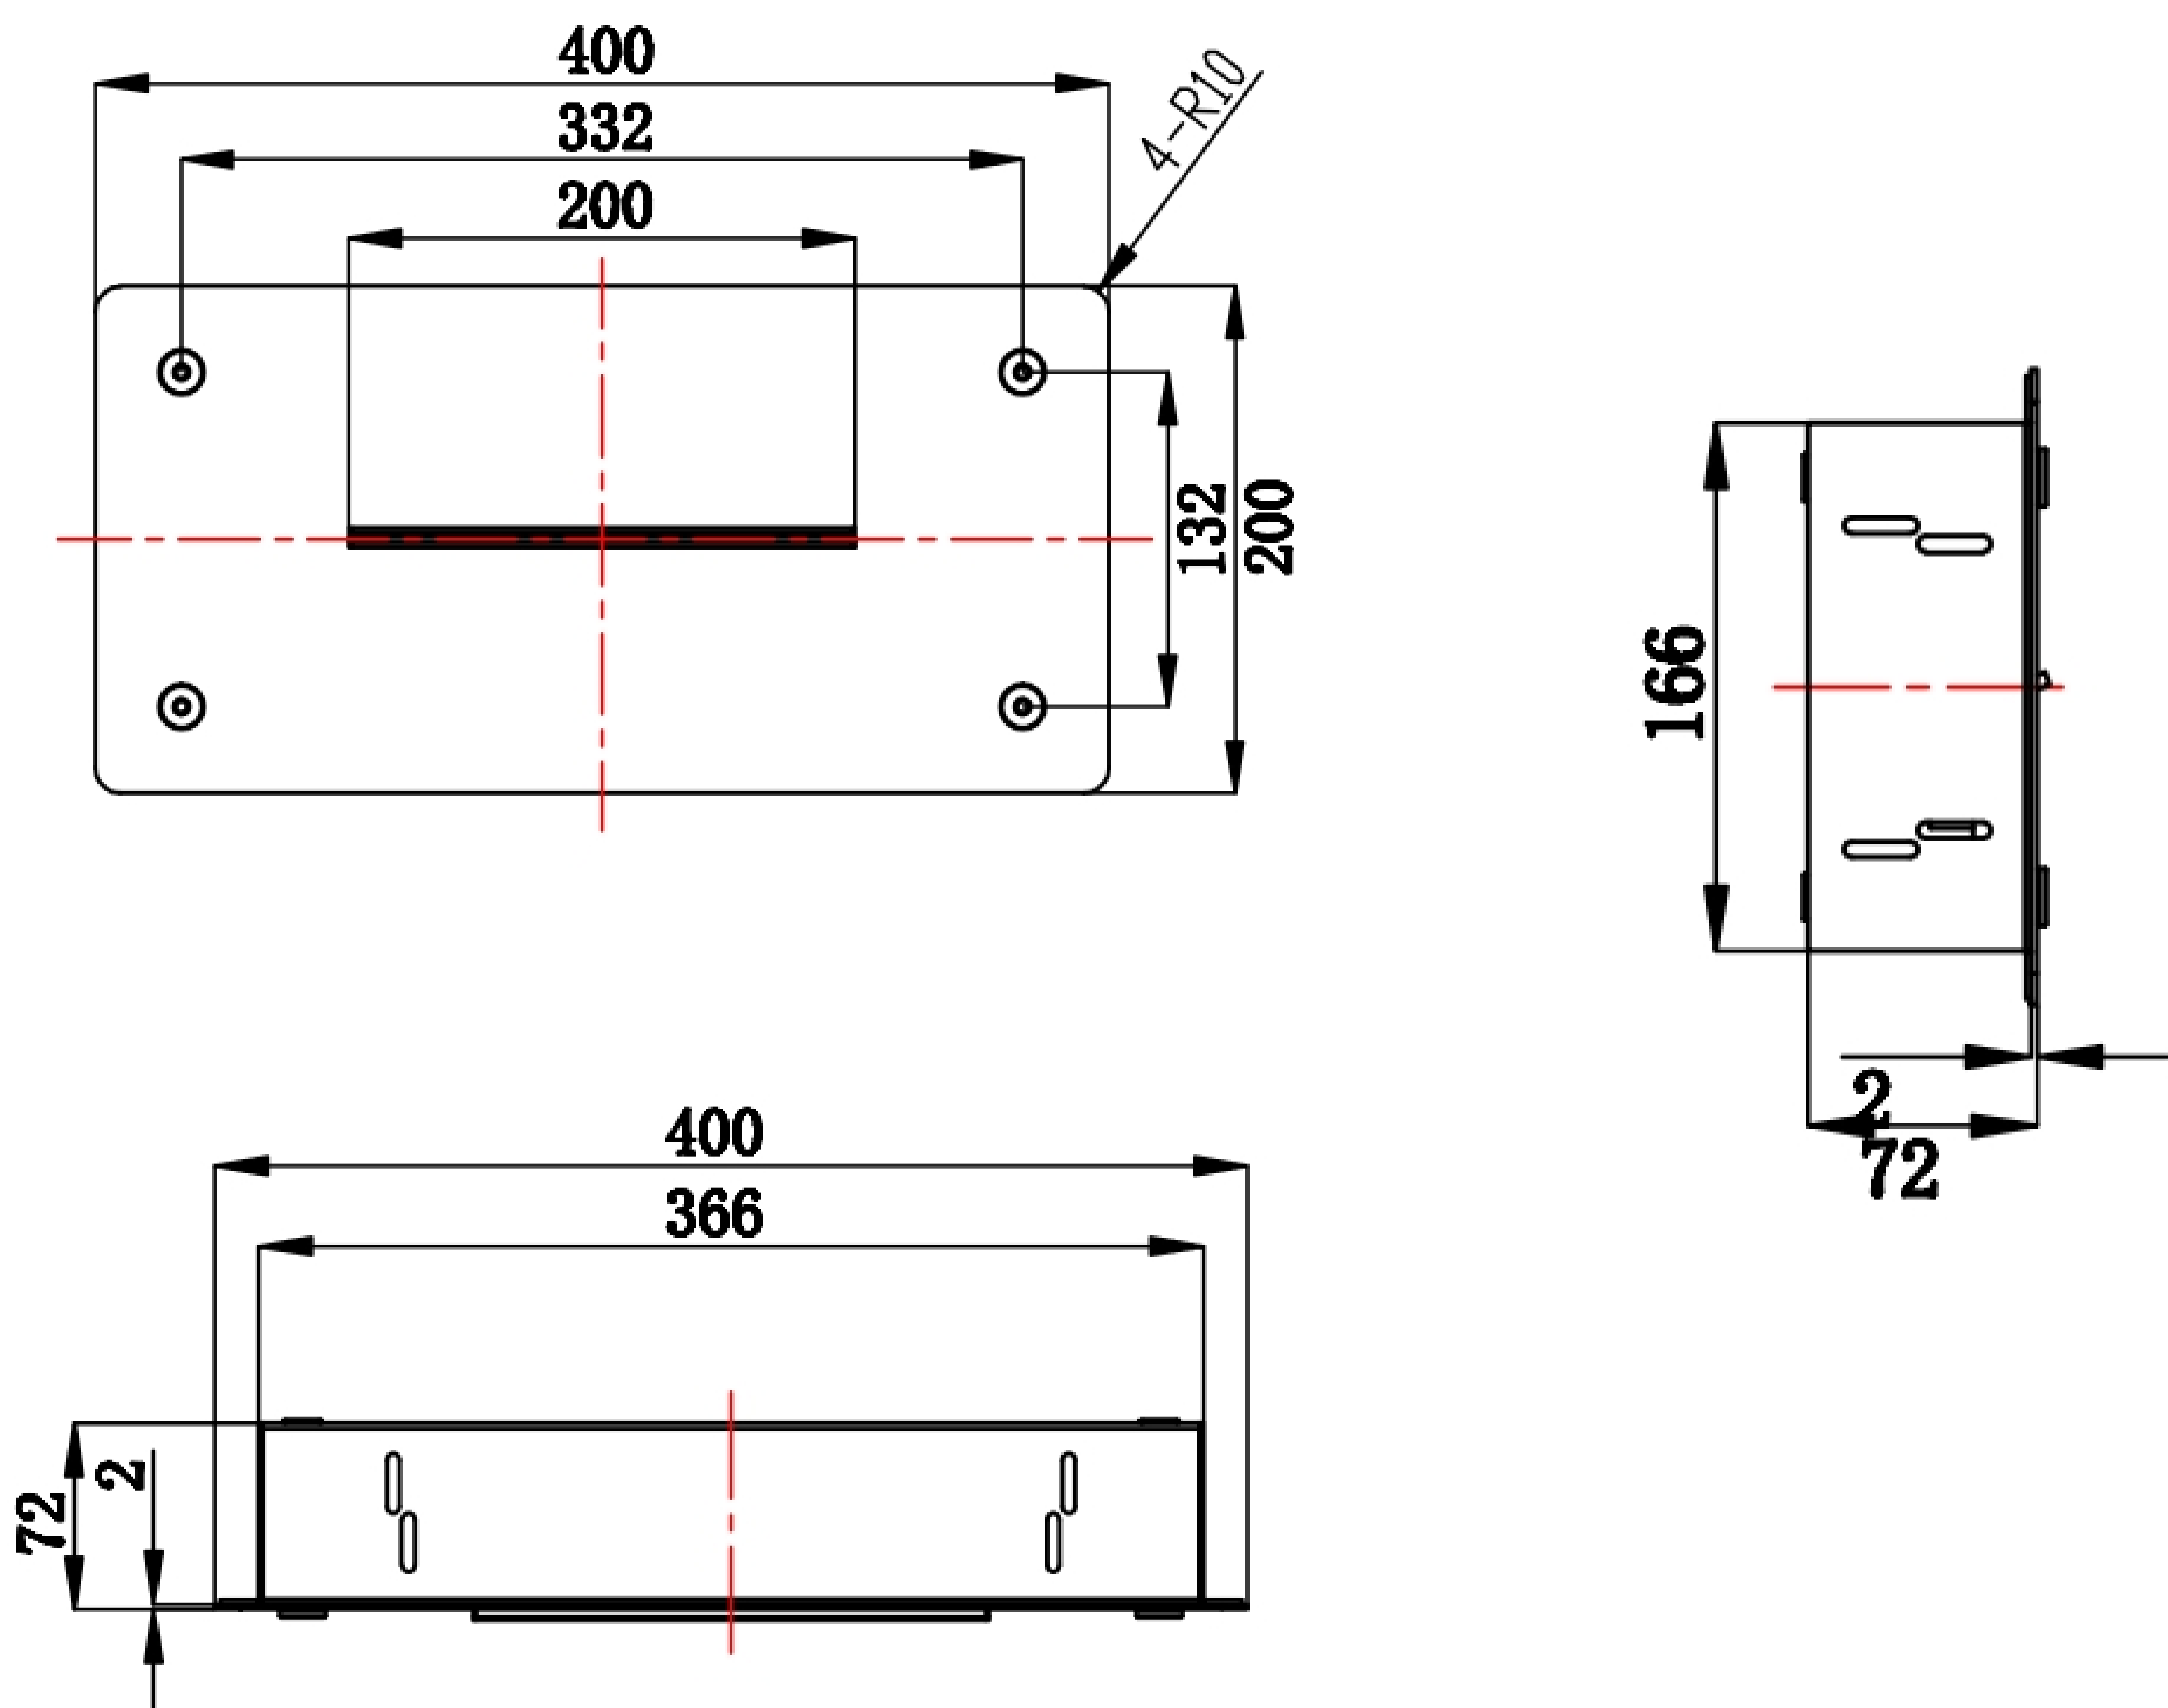

# Waterfall Concealed Ceiling Mounted Shower

Product Code : 5015

## Technical Drawing

All dimension are in mm